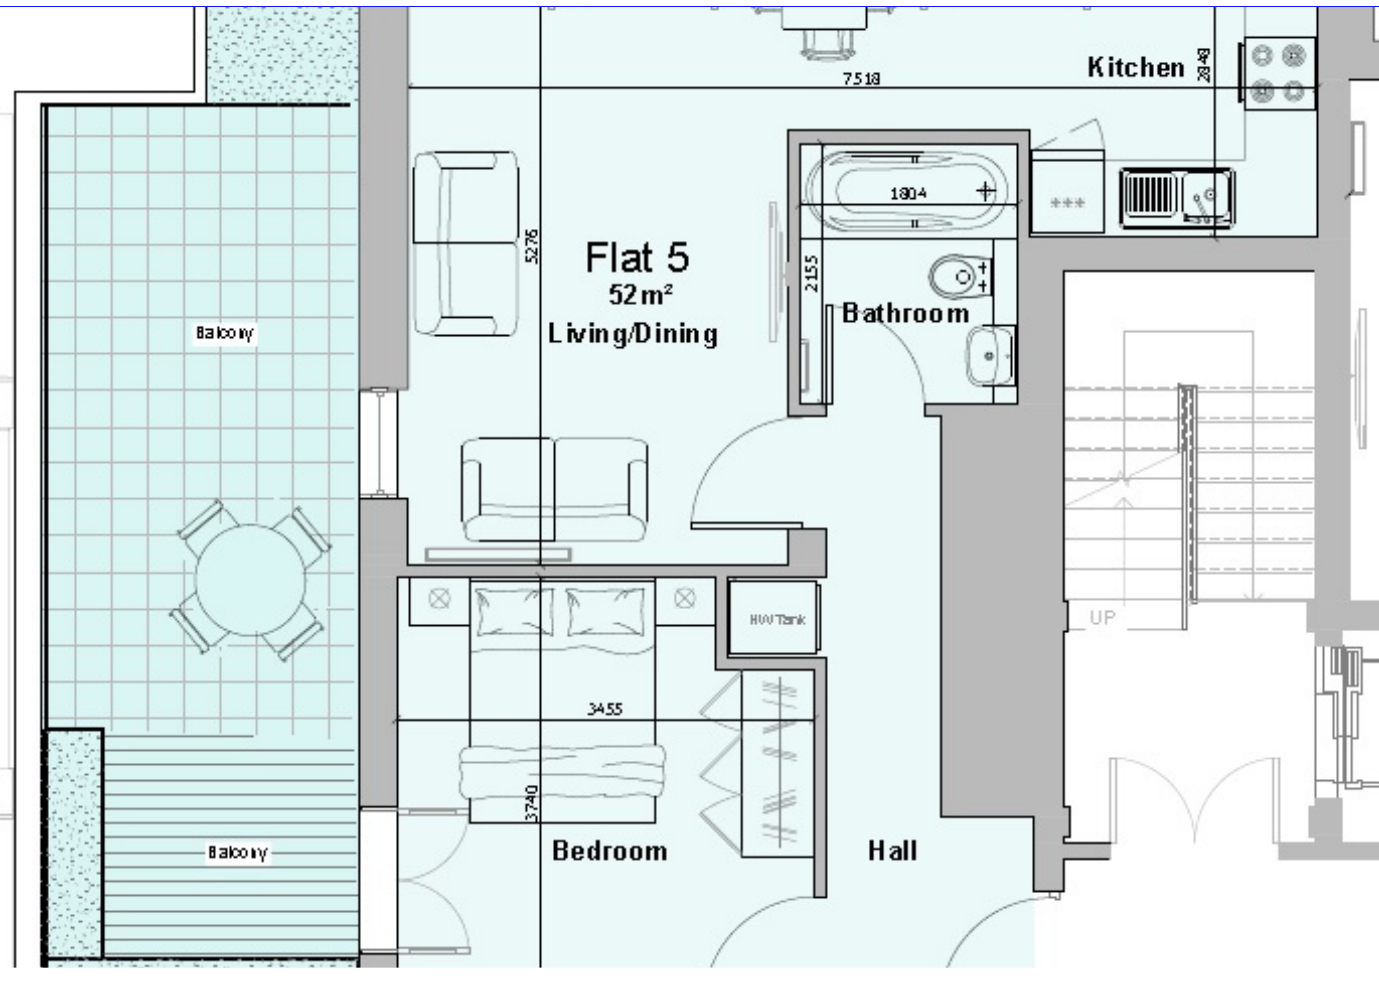

£300 pw  
Upton Park Road E7 8LD

 **1**  
Bedrooms

 **1**  
Bathrooms

£300 pw  
Upton Park Road E7 8LD

Brand new Double Bed Apartment with separate Reception Available

[[value]] |

£300 pw  
Upton Park Road E7 8LD