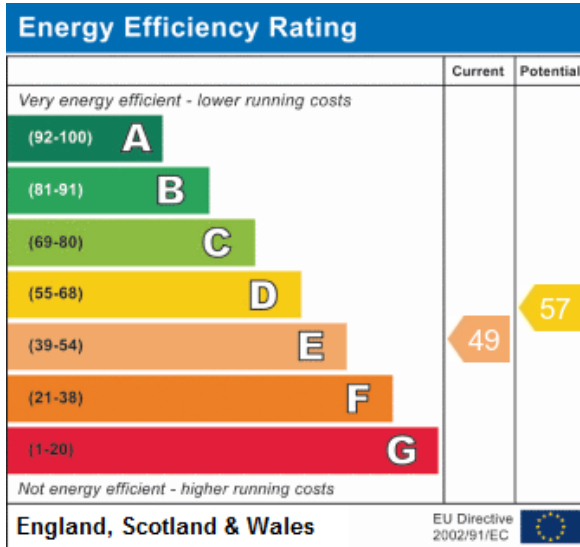

Pennington Terrace, Woodhouse, LS6

£370 pcm - 2 bedroom end terrace to rent in Woodhouse

<https://dhmproperties.com/>

Description:

This lovely two bedroom end terrace in a quiet street in Woodhouse has a modern cream oak kitchen with appliances, lounge with settees and fire place, two good sized bedrooms with a desk and chair and a bathroom with a bath, shower, W.C. and wash basin. There is also on-road parking available outside the property.

DHM Properties

140 Cardigan Road

Leeds

LS6 1LU

simon@dhmproperties.com

01132752376

DHM Properties