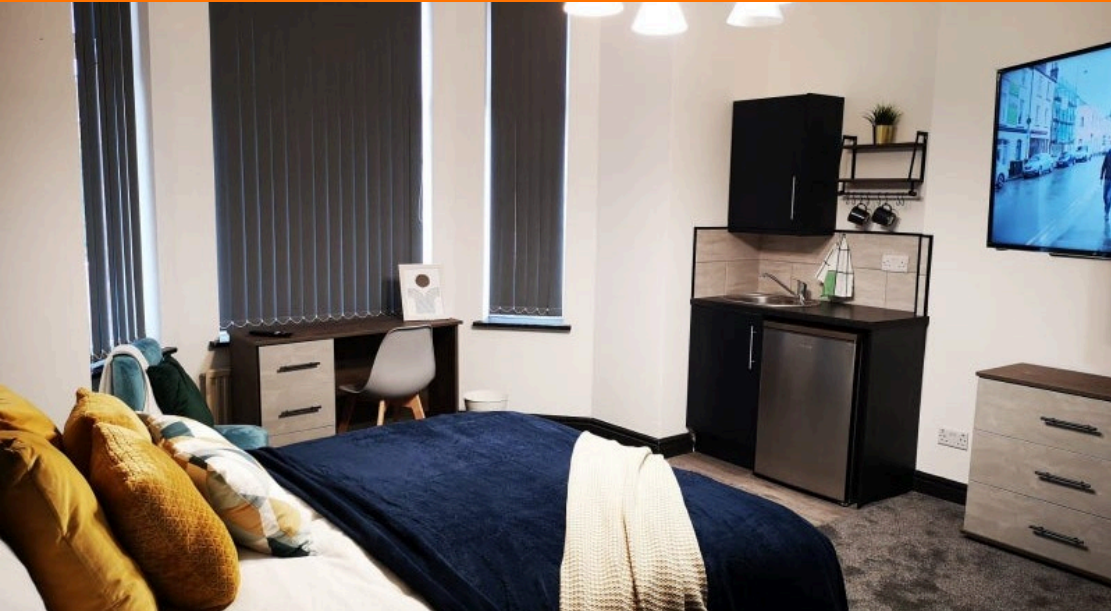

£750 pcm

126 Weaste Lane , Salford, Greater Manchester, M5 5JJ

 8  
Bedrooms

 8  
Bathrooms

310 Lower Broughton Rd, Salford, M7 2HQ |  
info@easyletrooms.co.uk

0161 327 0919

£750 pcm

126 Weaste Lane , Salford, Greater Manchester, M5 5JJ