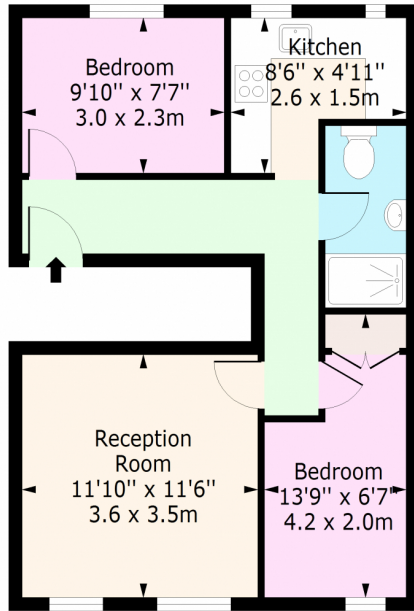

First floor 2 bedroom flat (one double room & 1 single room) situated in the heart of Crouch End

We are pleased to offer this first floor 2 bedroom flat (one double room & 1 single room) situated in the heart of Crouch End. The flat is on the second floor above an office and comprises of two bedrooms, separate reception, fitted kitchen and shower room/wc.

£1,250 pcm
3 Topsfield Parade, N8

Topsfield Parade, N8

Approx. Gross Internal Area 470 Sq Ft - 43.66 Sq M

Second Floor

Floor Area 474 Sq Ft - 43.62 Sq M

For Illustration Purposes Only - Not To Scale