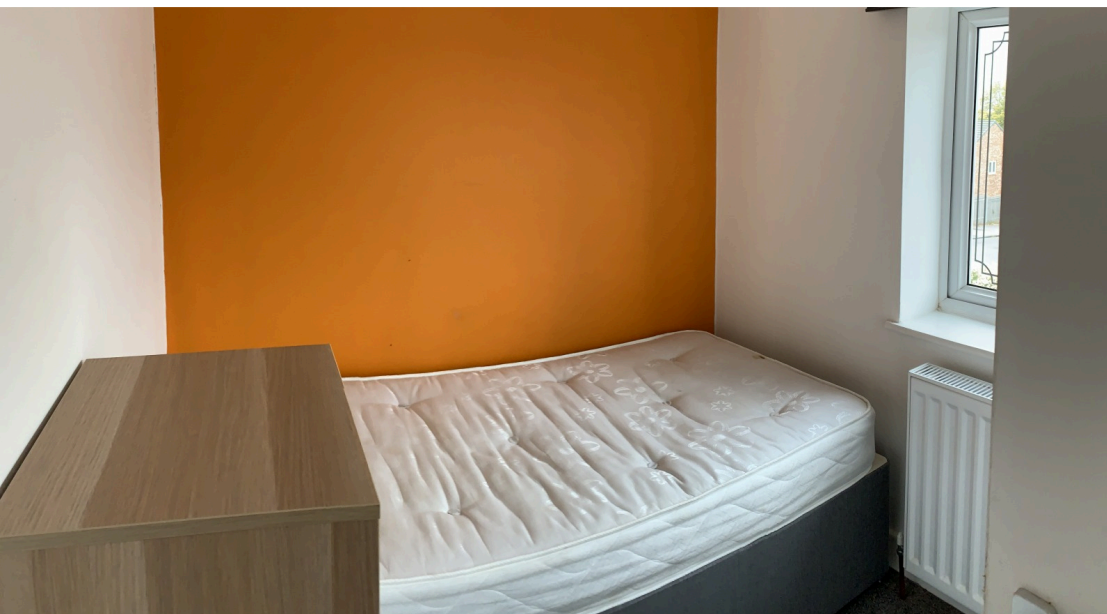

 **3**  
Bedrooms

 **1**  
Bathroom

This large property was used as a 4 bed HMO, but over the last 3 years has been used as a family home.

**Guide price £150,000**  
**Mount Vernon Avenue, S70 4DT**