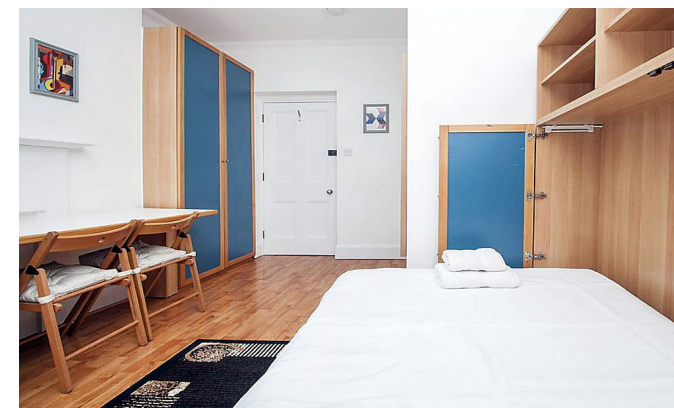

INTERLET

FULHAM PALACE ROAD, HAMMERSMITH, LONDON, W6
£360 PW

ALL BILLS INCLUDED- A modern, self-contained studio apartment located on the first floor of a beautiful period property. The property comprises a comfortable double bed, ensuite tiled bathroom with a power shower and a heated towel rail. There is a sizeable kitchenette equipped with an oven, cooker, fridge-freezer, microwave, and kettle. The studio is offered fully furnished with laminate wood effect flooring and is inclusive of a free digital TV, free selected SKY TV channels, and free fibre optic Wi-Fi. Tenants benefit from secure bicycle storage, CCTV, and video entry phone in the building as well as access to a communal garden and a spacious communal living area. The rent is inclusive of electricity, water, central heating, and council tax. The property is conveniently located near Hammersmith Underground Station (Piccadilly, District, Hammersmith & City, and Circle Lines) providing easy access to the rest of London. Fulham, the Thames River, Charing Cross, and Imperial College are a short stroll away, perfect for students or young professionals.[...]