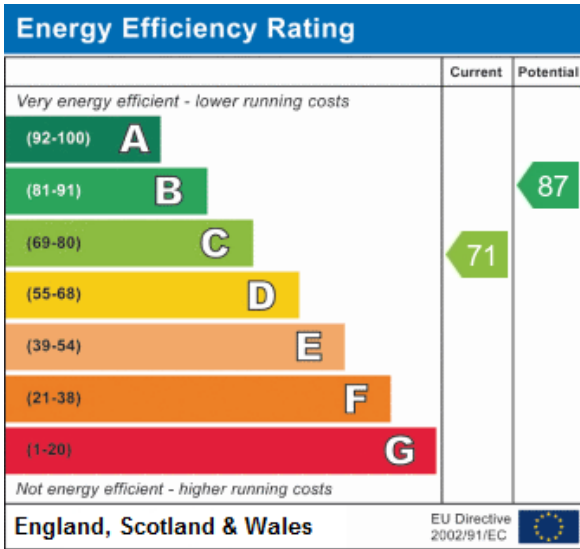

Pinkwell Lane, Hayes UB3

£399,950 - 3 bed semi-detached house for sale

<http://www.reinhardt.co.uk>

Reinhardt Estate Agents

48 Coldharbour Lane

Hayes

Middlesex

UB3 3EP

lets@reinhardt.co.uk

02087560600

Reinhardt

Estate Agents