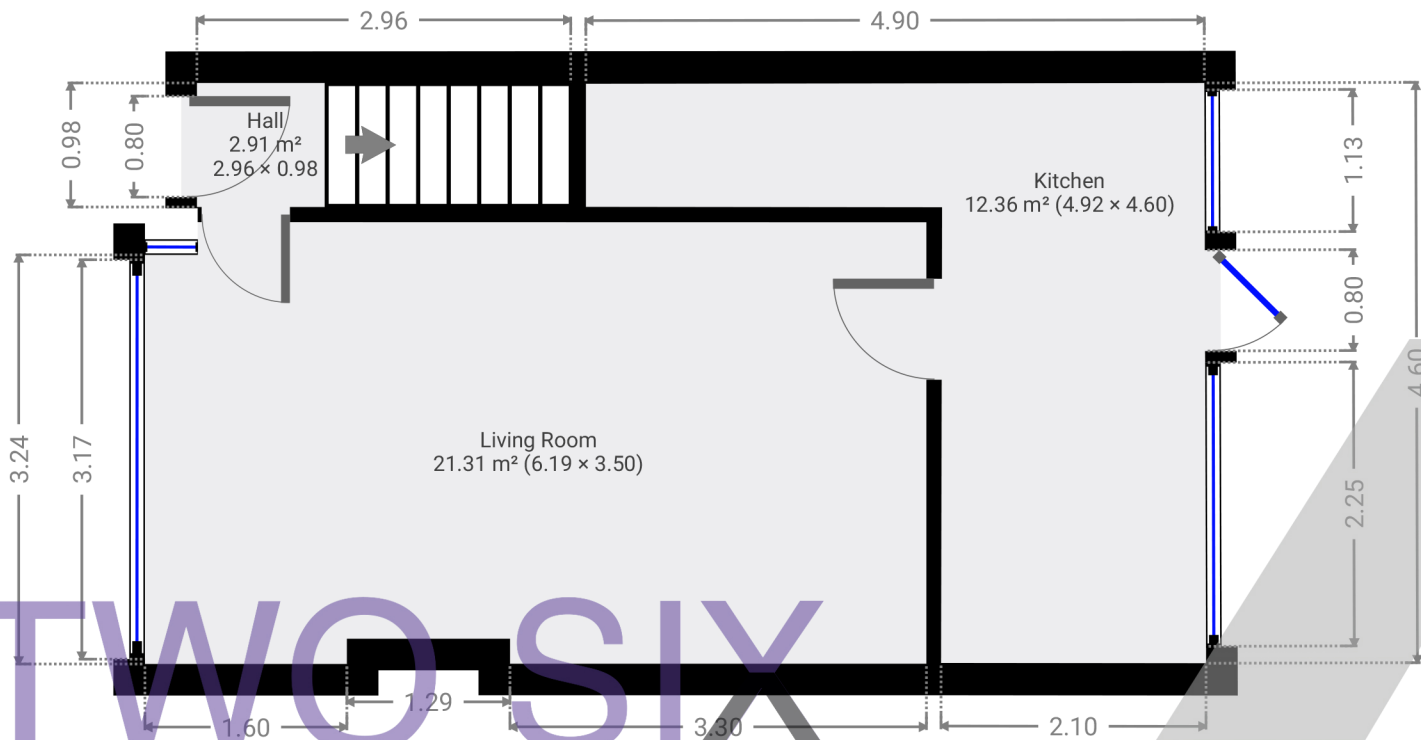

TOTAL AREA: 65.12 m² • LIVING AREA: 65.12 m² • FLOORS: 2 • ROOMS: 4

▼ Ground Floor

TOTAL AREA: 36.57 m² • LIVING AREA: 36.57 m² • ROOMS: 2

▼ 1st Floor

TOTAL AREA: 28.54 m² • LIVING AREA: 28.54 m² • ROOMS: 2