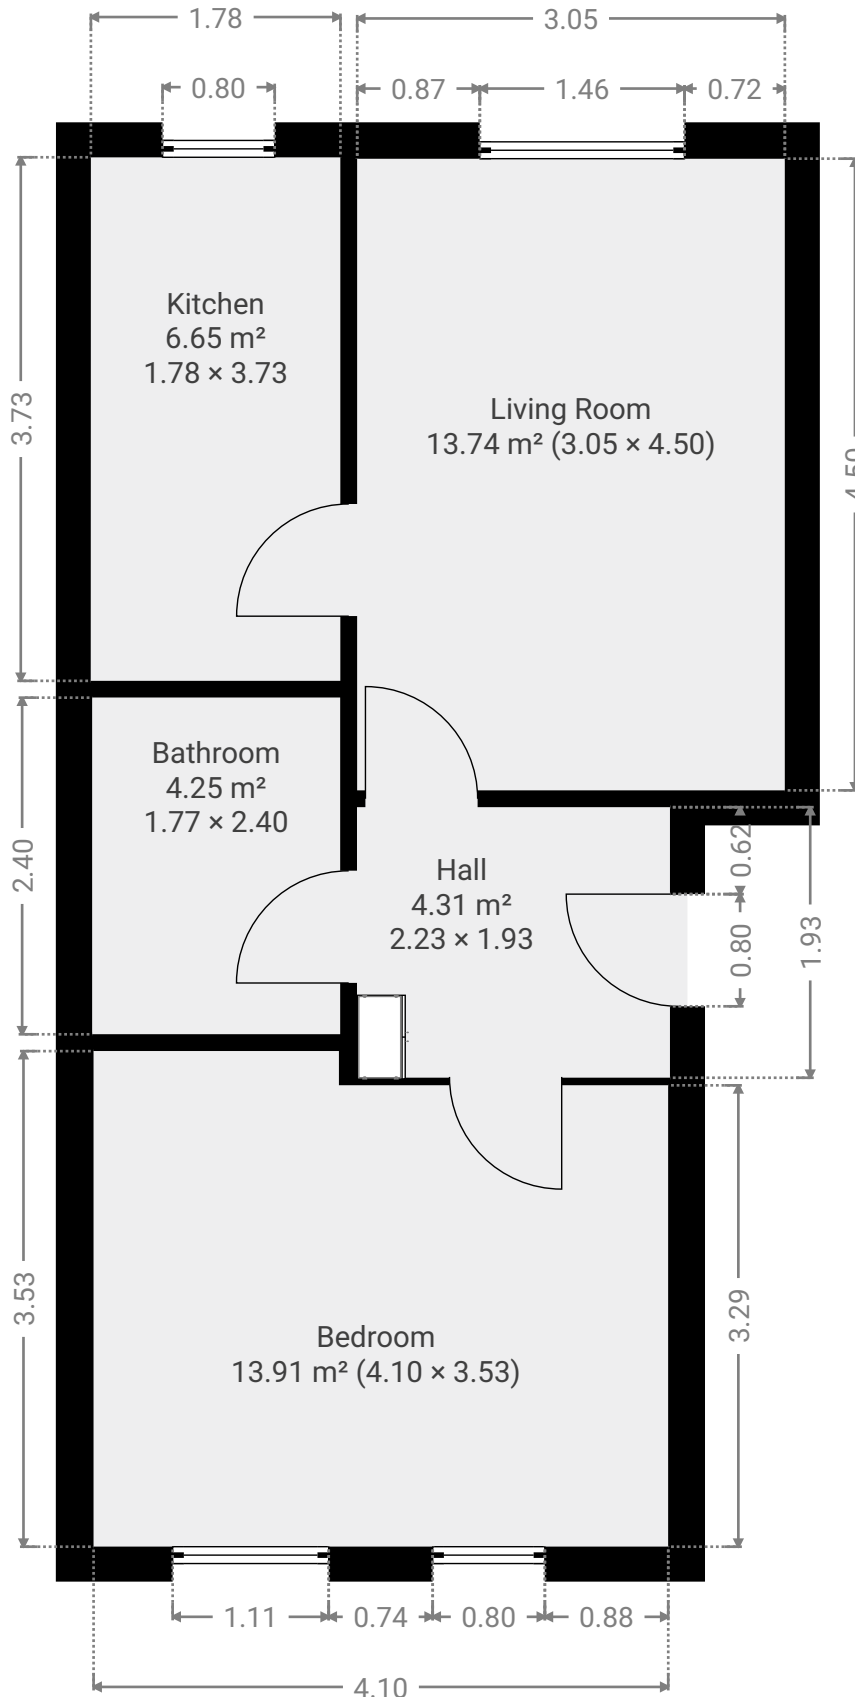

TOTAL AREA: 42.82 m² • LIVING AREA: 42.82 m² • FLOORS: 1 • ROOMS: 5

▼ Ground Floor

TOTAL AREA: 42.82 m² • LIVING AREA: 42.82 m² • ROOMS: 5

THIS FLOORPLAN IS PROVIDED WITHOUT WARRANTY OF ANY KIND. SENSOPIA DISCLAIMS ANY WARRANTY INCLUDING, WITHOUT LIMITATION, SATISFACTORY QUALITY OR ACCURACY OF DIMENSIONS.