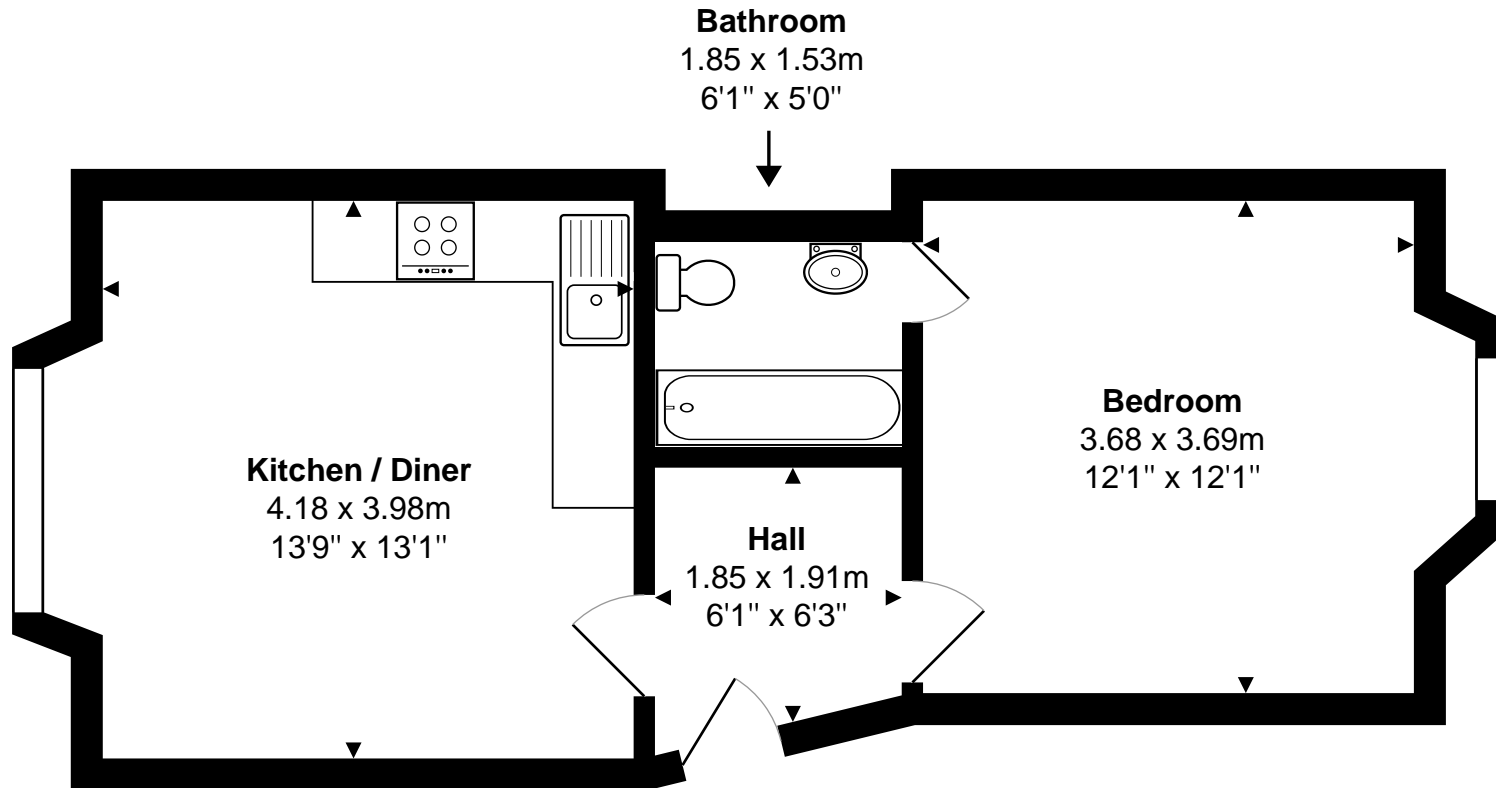

Flat 2 16 Queensborough Terrace, London W2 3SS

Total Area: 39.7 m² ... 427 ft²

All measurements are approximate and for display purposes only